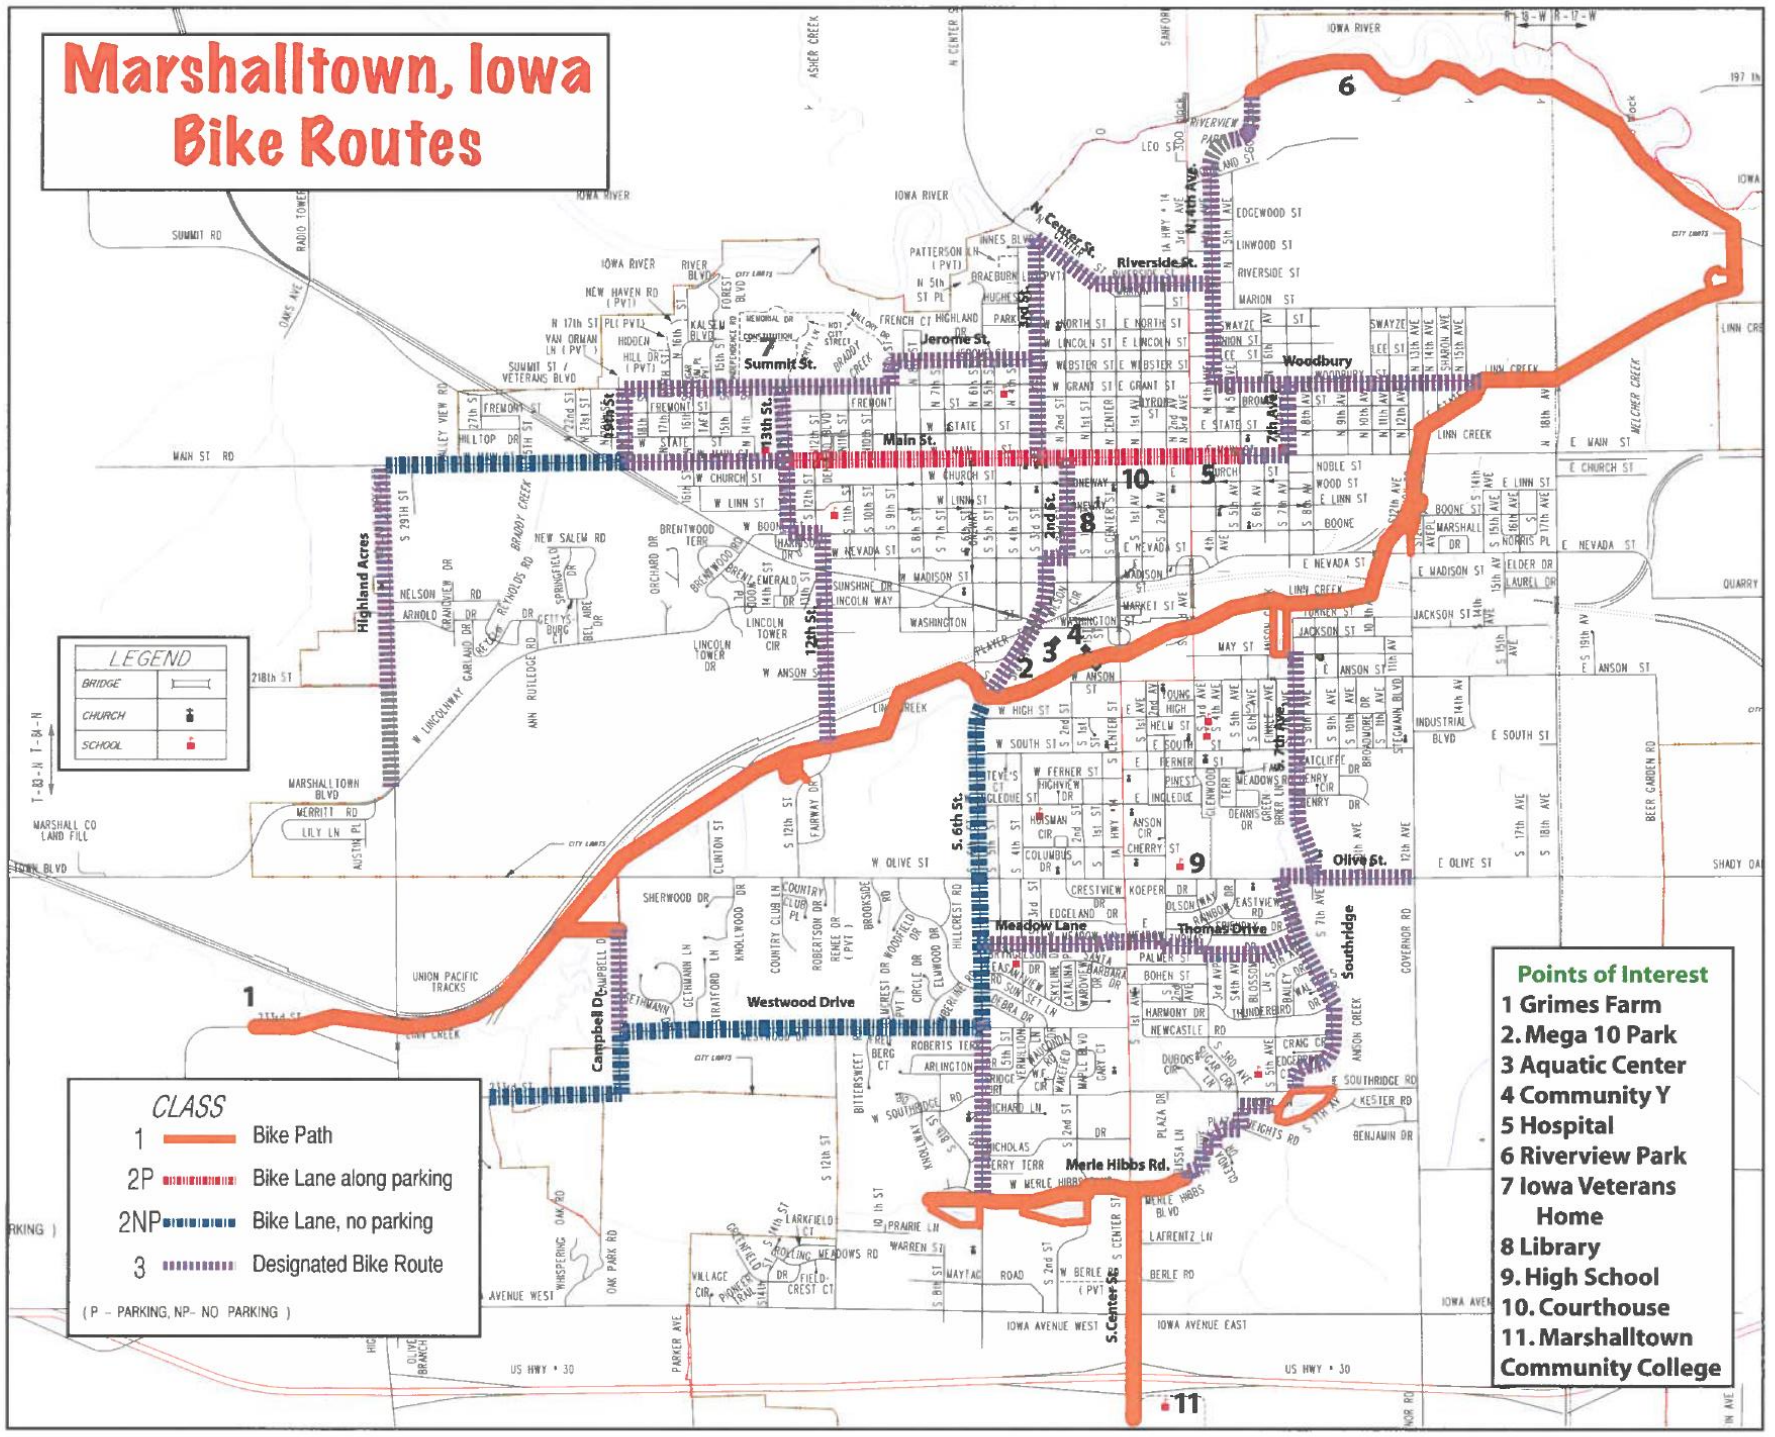

# Marshalltown, Iowa Bike Routes

**LEGEND**

BRIDGE	
CHURCH	
SCHOOL	

**CLASS**

1		Bike Path
2P		Bike Lane along parking
2NP		Bike Lane, no parking
3		Designated Bike Route

(P - PARKING, NP- NO PARKING)

- Points of Interest**
- 1 Grimes Farm
  2. Mega 10 Park
  - 3 Aquatic Center
  - 4 Community Y
  - 5 Hospital
  - 6 Riverview Park
  - 7 Iowa Veterans Home
  - 8 Library
  9. High School
  10. Courthouse
  11. Marshalltown Community College