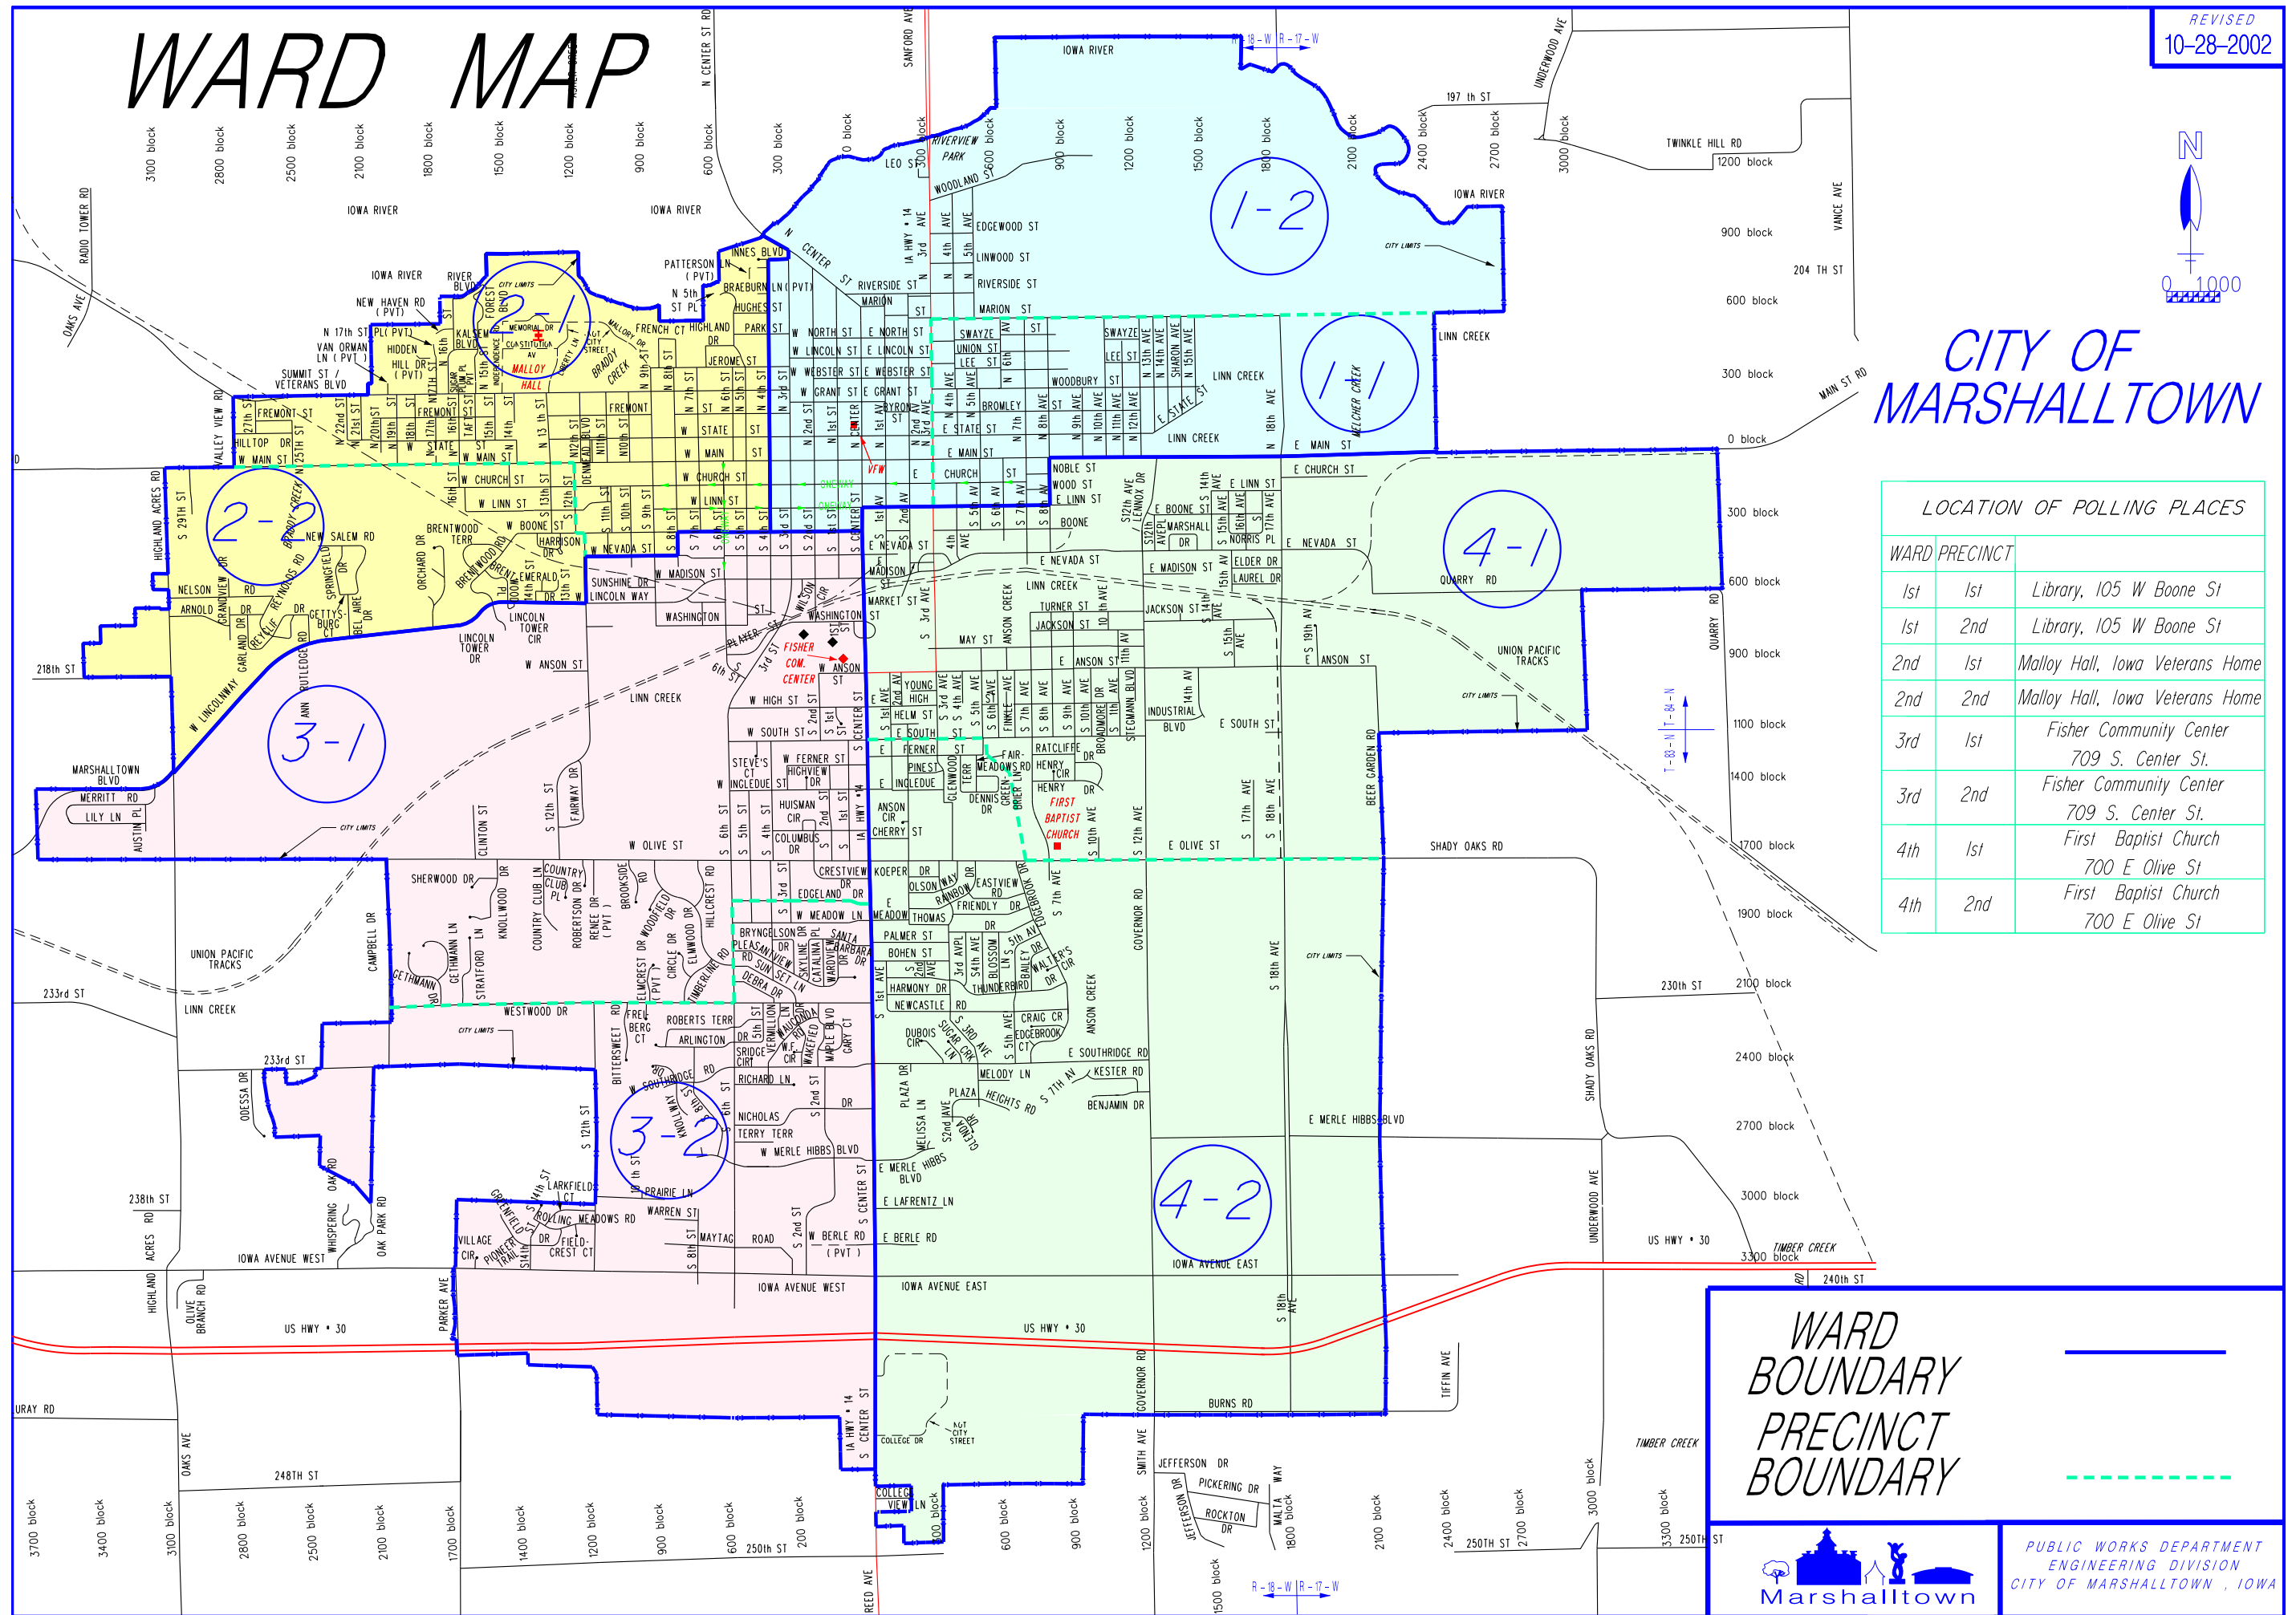

WARD MAP

REVISED
10-28-2002

CITY OF MARSHALLTOWN

LOCATION OF POLLING PLACES		
WARD	PRECINCT	
1st	1st	Library, 105 W Boone St
1st	2nd	Library, 105 W Boone St
2nd	1st	Malloy Hall, Iowa Veterans Home
2nd	2nd	Malloy Hall, Iowa Veterans Home
3rd	1st	Fisher Community Center 709 S. Center St.
3rd	2nd	Fisher Community Center 709 S. Center St.
4th	1st	First Baptist Church 700 E Olive St
4th	2nd	First Baptist Church 700 E Olive St

WARD BOUNDARY
PRECINCT BOUNDARY

Marshalltown

PUBLIC WORKS DEPARTMENT
ENGINEERING DIVISION
CITY OF MARSHALLTOWN, IOWA