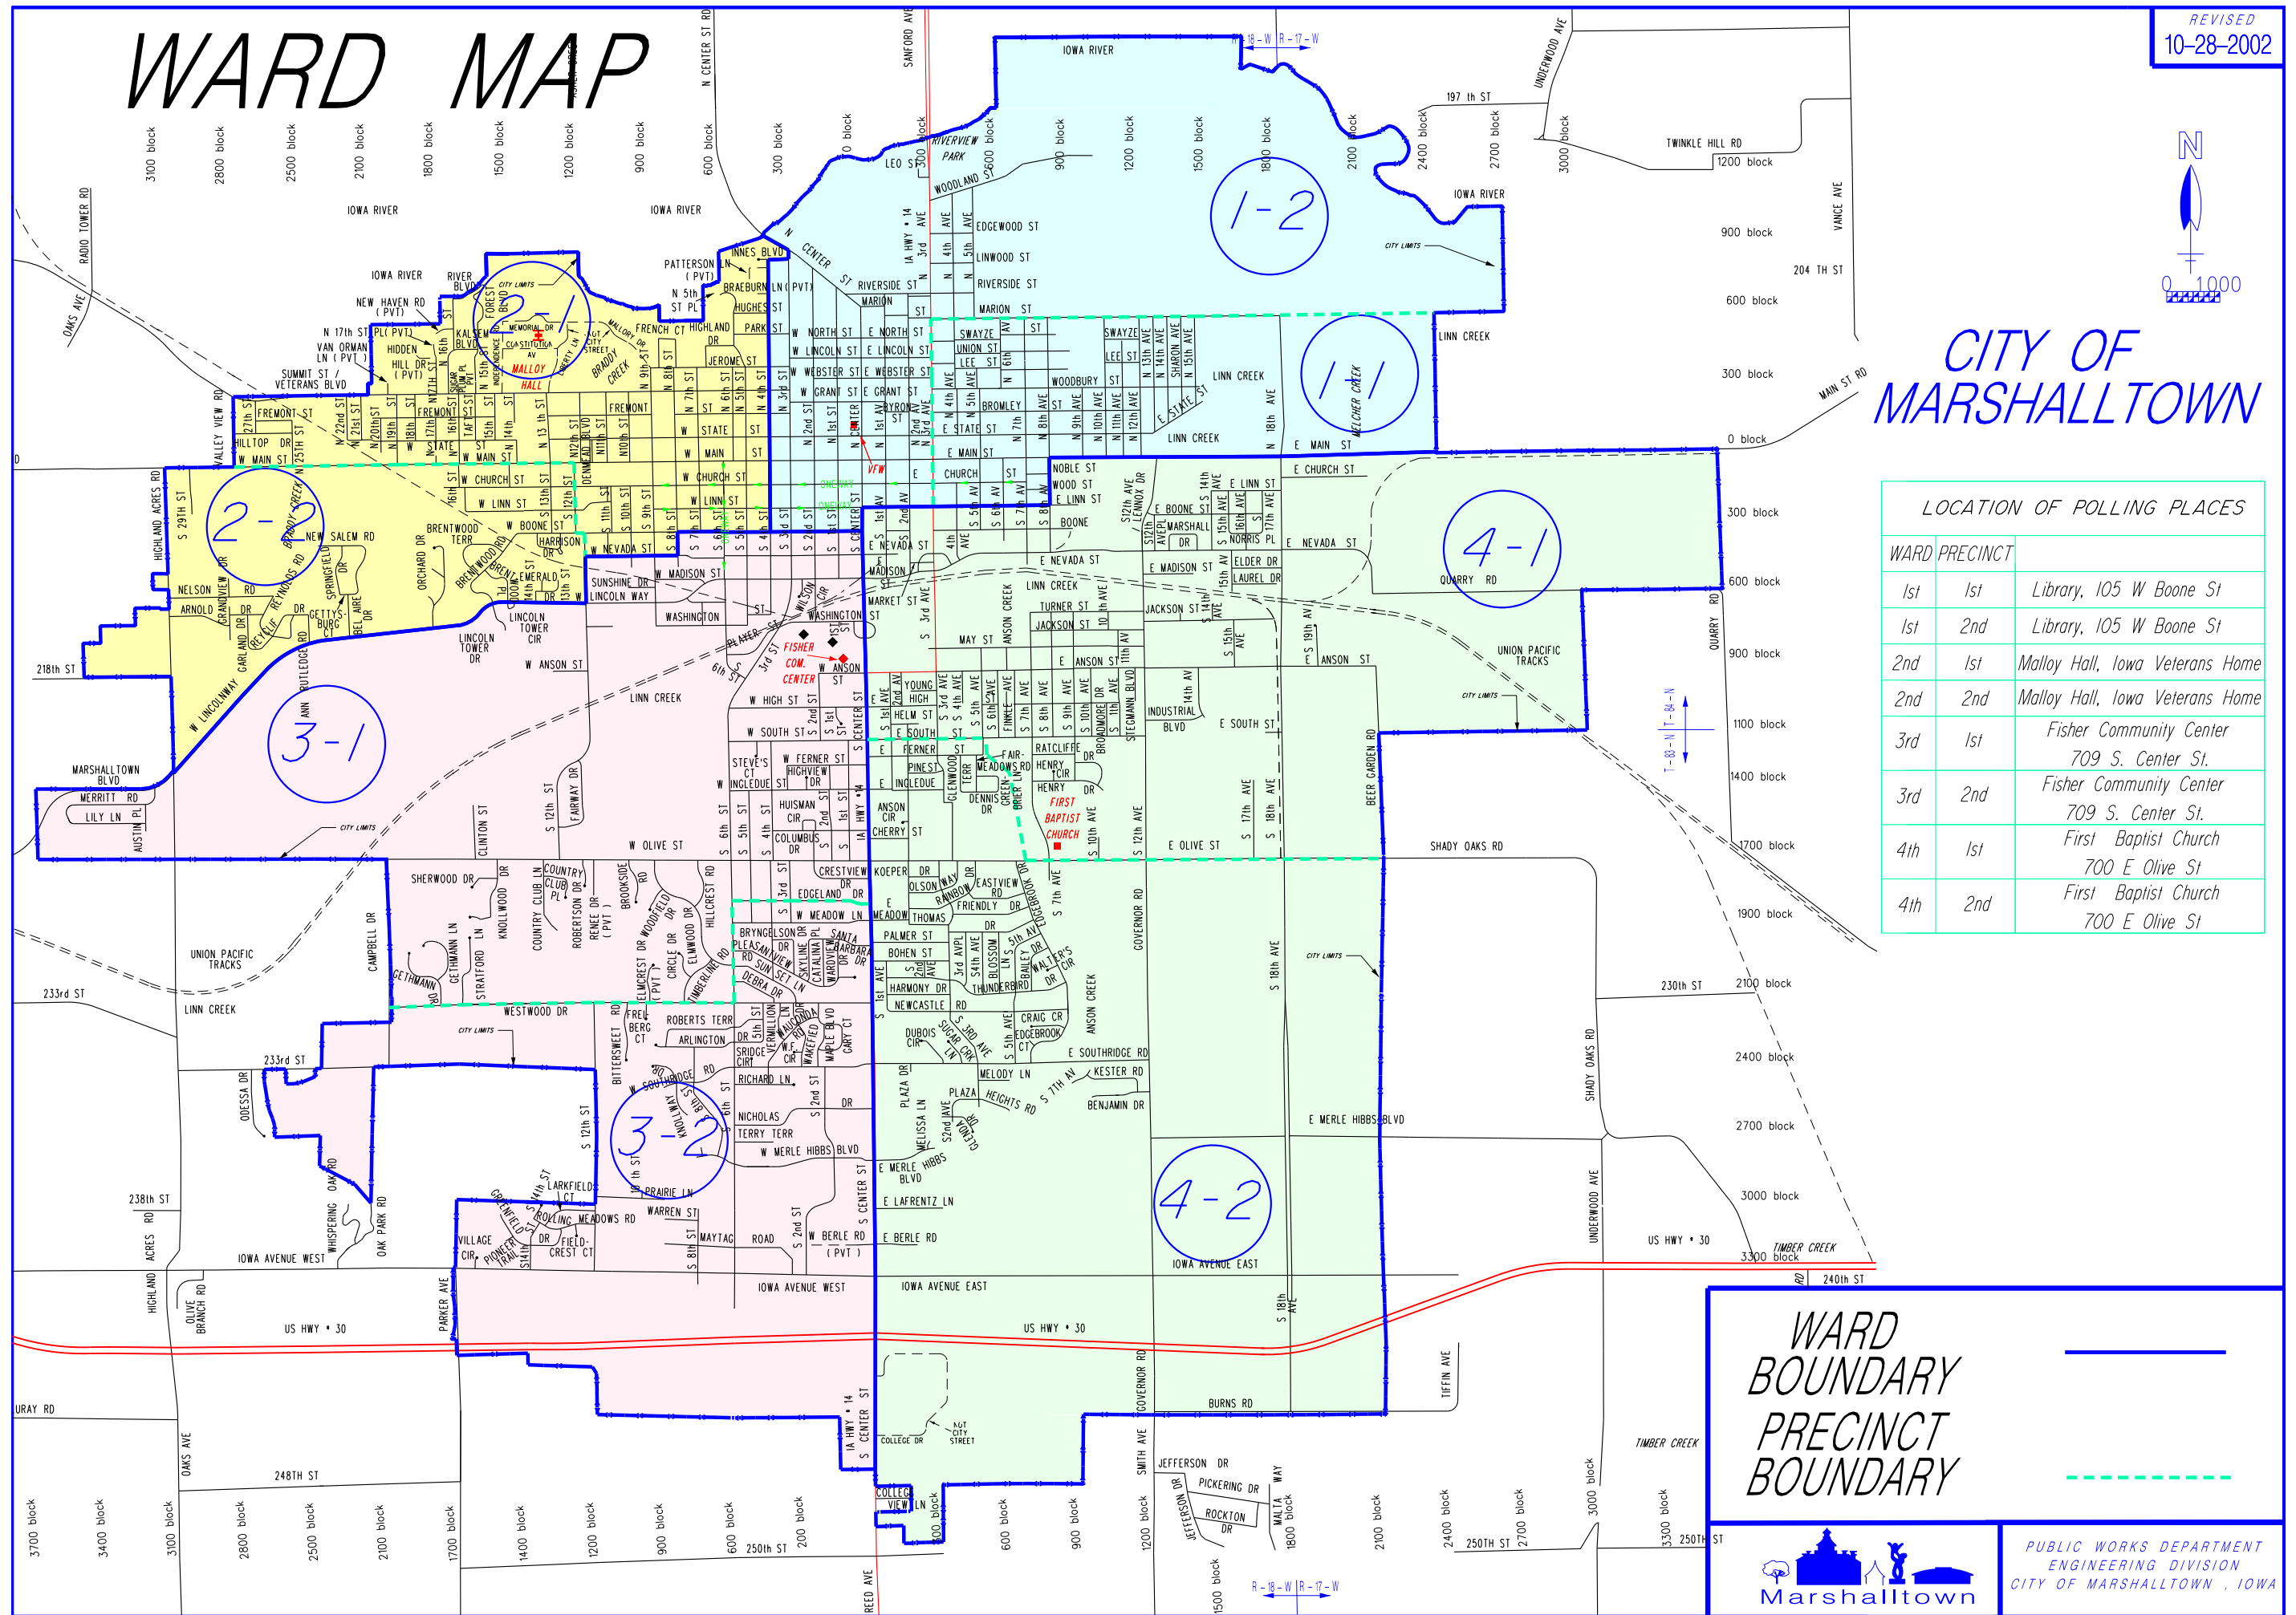

WARD MAP

REVISED
10-28-2002

CITY OF MARSHALLTOWN

LOCATION OF POLLING PLACES		
WARD	PRECINCT	
1st	1st	Library, 105 W Boone St
1st	2nd	Library, 105 W Boone St
2nd	1st	Malloy Hall, Iowa Veterans Home
2nd	2nd	Malloy Hall, Iowa Veterans Home
3rd	1st	Fisher Community Center 709 S. Center St.
3rd	2nd	Fisher Community Center 709 S. Center St.
4th	1st	First Baptist Church 700 E Olive St
4th	2nd	First Baptist Church 700 E Olive St

WARD BOUNDARY
PRECINCT BOUNDARY

PUBLIC WORKS DEPARTMENT
ENGINEERING DIVISION
CITY OF MARSHALLTOWN, IOWA